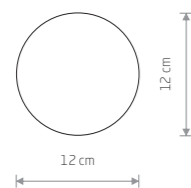

CAMELEON  
ADAPTER PROFILE  
8360

CAMELEON SNOWBALL  
10267

CAMELEON  
SNOWBALL  
10267

CAMELEON SNOWBALL 120

glass, steel

10267

works with / zastosuj z / применять с

1 × CAMELEON CABLE G9 SB